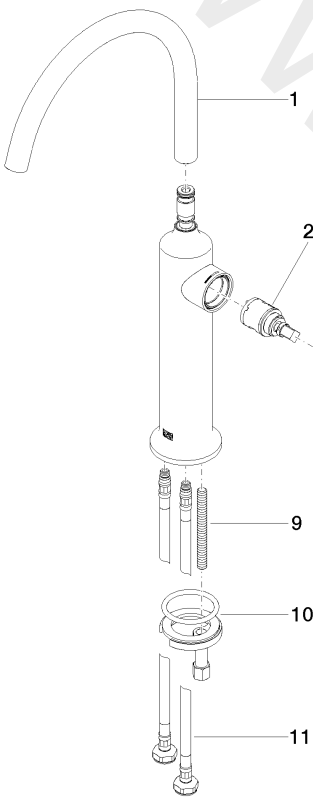

Washbasin - VAIA

Single-lever basin mixer with raised base without pop-up waste

Article number: 33 534 809-99

## Washbasin - VAIA

Single-lever basin mixer with raised base without pop-up waste

Article number: 33 534 809-99

### Spare parts list

Position	Quantity used	Item Number	Spare part	Delivery time
1	1	90 28 22 313 00-99	spout	30
2	1	90 15 05 042 00 90	cartridge	2
3	1	09 24 04 266 90	nut	2
4	1	09 14 10 091 90	seal	2
5	1	09 28 30 021-99	cover	30
6	1	09 20 80 020-99	handle	30
7	1	09 31 11 030 90	pin	2
8	1	90 31 20 087 00-99	plug	30
9	1	09 31 11 011 90	pin	2
10	1	04 30 11 038 00 90	fixing set	2
11	2	04 30 04 100 00 90	hose	2