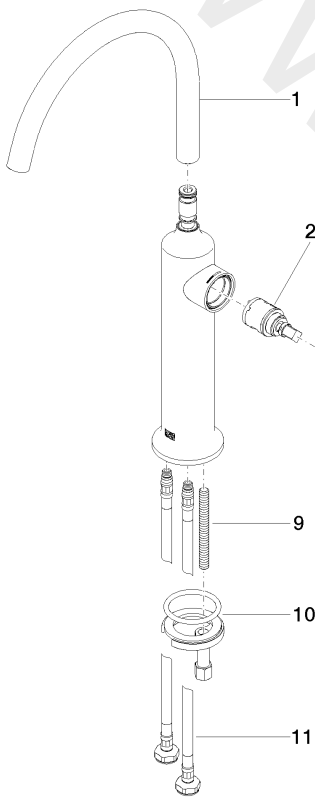

Washbasin - VAIA

Single-lever basin mixer with raised base without pop-up waste

Article number: 33 534 809-08

## Washbasin - VAIA

Single-lever basin mixer with raised base without pop-up waste

Article number: 33 534 809-08

### Spare parts list

Position	Quantity used	Item Number	Spare part	Delivery time
1	1	90 28 22 313 00-08	spout	20
2	1	90 15 05 042 00 90	cartridge	2
3	1	09 24 04 266 90	nut	2
4	1	09 14 10 091 90	seal	2
5	1	09 28 30 021-08	cover	20
6	1	09 20 80 020-08	handle	20
7	1	09 31 11 030 90	pin	2
8	1	90 31 20 087 00-08	plug	20
9	1	09 31 11 011 90	pin	2
10	1	04 30 11 038 00 90	fixing set	2
11	2	04 30 04 100 00 90	hose	2