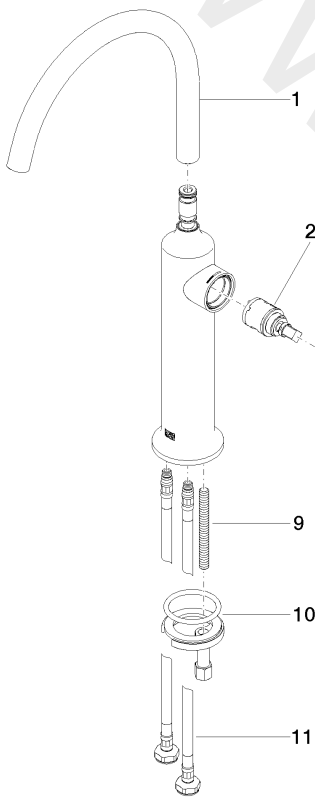

Washbasin - VAIA

Single-lever basin mixer with raised base without pop-up waste

Article number: 33 534 809-06

## Washbasin - VAIA

Single-lever basin mixer with raised base without pop-up waste

Article number: 33 534 809-06

### Spare parts list

Position	Quantity used	Item Number	Spare part	Delivery time
1	1	90 28 22 313 00-06	spout	10
2	1	90 15 05 042 00 90	cartridge	2
3	1	09 24 04 266 90	nut	2
4	1	09 14 10 091 90	seal	2
5	1	09 28 30 021-06	cover	10
6	1	09 20 80 020-06	handle	10
7	1	09 31 11 030 90	pin	2
8	1	90 31 20 087 00-06	plug	10
9	1	09 31 11 011 90	pin	2
10	1	04 30 11 038 00 90	fixing set	2
11	2	04 30 04 100 00 90	hose	2