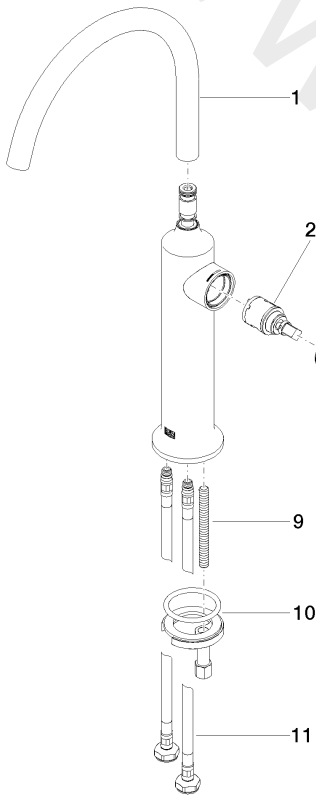

Sink - VAIA

Single-lever lavatory mixer with extended shank without drain - Chrome

Article number: 33 534 809-00 0010

Date of manufacture from 3/6/2017

Sink - VAIA

Single-lever lavatory mixer with extended shank without drain - Chrome

Article number: 33 534 809-00 0010

Date of manufacture from 3/6/2017

Spare parts list

Position	Number of units	Item Number	Spare part	Lead time
1	1	90 28 22 313 01-00	spout	10
2	1	90 15 05 042 00 90	cartridge	2
3	1	09 24 04 266 90	nut	2
4	1	09 14 10 091 90	seal	2
5	1	09 28 30 021-00	cover	10
6	1	09 20 80 020-00	handle	10
7	1	09 31 11 030 90	pin	2
8	1	90 31 20 087 00-00	plug	10
9	1	09 31 11 011 90	pin	2
10	1	04 30 11 038 00 90	fixing set	2
11	2	04 30 04 103 00 90	hose	2