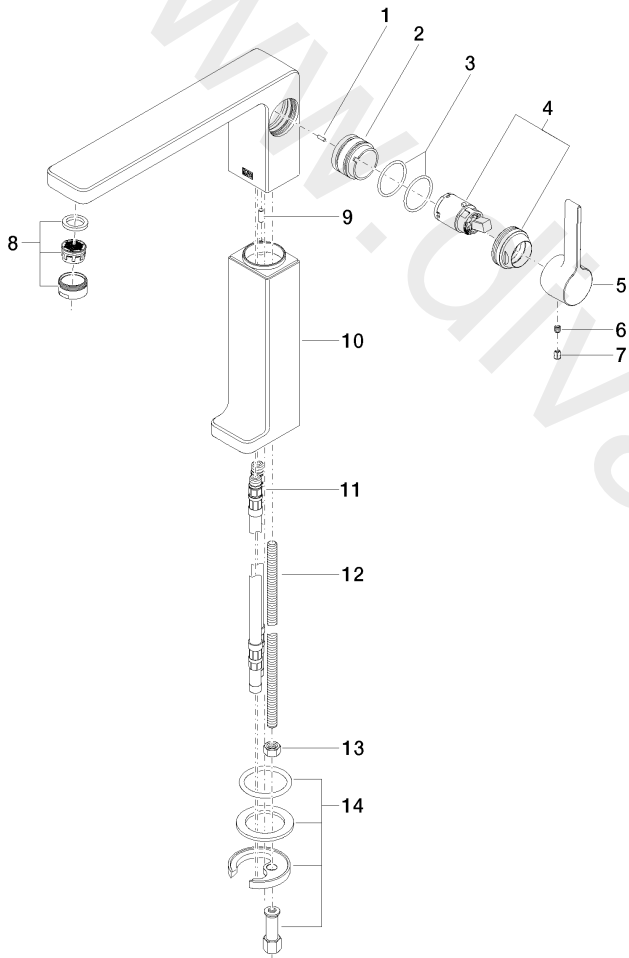

Washbasin - LULU

Single-lever basin mixer with raised base without pop-up waste

Article number: 33 534 710-06

Washbasin - LULU

Single-lever basin mixer with raised base without pop-up waste

Article number: 33 534 710-06

Spare parts list

Position	Quantity used	Item Number	Spare part	Delivery time
1	1	09 31 11 111 90	pin	2
2	1	09 18 40 095 10 90	sleeve	2
3	2	09 14 10 137 90	seal	2
4	1	90 15 05 041 00-06	cartridge	10
5	1	09 20 71 040-06	handle	10
6	1	09 31 11 030 90	pin	2
7	1	09 31 20 017 90	plug	2
8	1	90 23 01 118 01-06	aerator	10
9	1	09 31 11 040 90	pin	2
10	1	09 19 71 029-06	casing	10
11	2	04 30 04 017 00 90	hose	60
12	1	09 31 11 095 90	pin	2
13	1	09 23 10 023 90	nut	2
14	1	04 30 11 038 75 90	fixing set	2