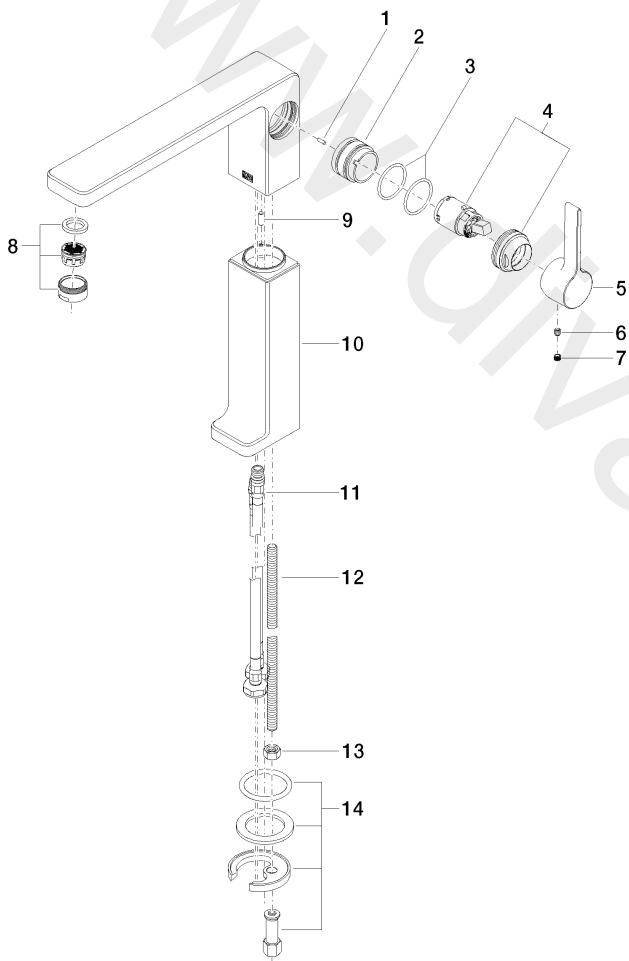

Washbasin - LULU

Single-lever basin mixer with raised base without pop-up waste

Article number: 33 534 710-06

Washbasin - LULU

Single-lever basin mixer with raised base without pop-up waste

Article number: 33 534 710-06

Spare parts list

Position	Quantity used	Item Number	Spare part	Delivery time
1	1	09 31 11 111 90	pin	2
2	1	09 18 40 095 10 90	sleeve	2
3	2	09 14 10 137 90	seal	2
4	1	90 15 05 041 00-06	cartridge	10
5	1	09 20 71 040-06	handle	10
6	1	09 31 11 030 90	pin	2
7	1	09 31 20 109 90	plug	2
8	1	90 23 01 118 01-06	aerator	10
9	1	09 31 11 040 90	pin	2
10	1	09 19 71 029-06	casing	10
11	2	04 30 04 105 00 90	hose	2
12	1	09 31 11 095 90	pin	2
13	1	09 23 10 023 90	nut	2
14	1	04 30 11 038 75 90	fixing set	2