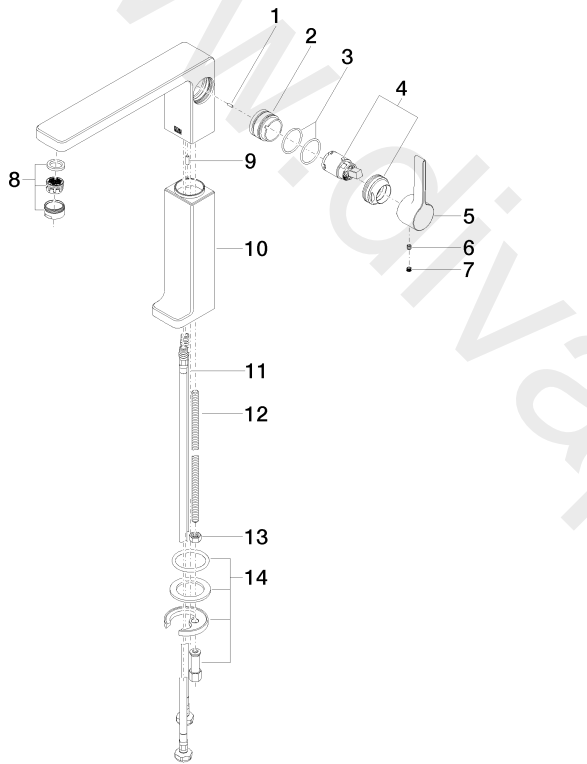

Sink - LULU

Single-lever lavatory mixer with extended shank without drain - Chrome

Article number: 33 534 710-00 0010

Date of manufacture from 5/10/2021

Sink - LULU

Single-lever lavatory mixer with extended shank without drain - Chrome

Article number: 33 534 710-00 0010

Date of manufacture from 5/10/2021

Spare parts list

Position	Number of units	Item Number	Spare part	Lead time
1	1	09 31 11 111 90	pin	2
2	1	09 18 40 095 10 90	sleeve	2
3	2	09 14 10 137 90	seal	2
4	1	90 15 05 041 00-00	cartridge	2
5	1	09 20 71 040-00	handle	10
6	1	09 31 11 030 90	pin	2
7	1	09 31 20 109 90	plug	2
8	1	90 23 01 118 04-00	aerator	10
9	1	09 31 11 040 90	pin	2
10	1	09 19 71 029-00	casing	10
11	2	04 30 04 107 00 90	hose	2
12	1	09 31 11 095 90	pin	2
13	1	09 23 10 023 90	nut	2
14	1	04 30 11 038 75 90	fixing set	2