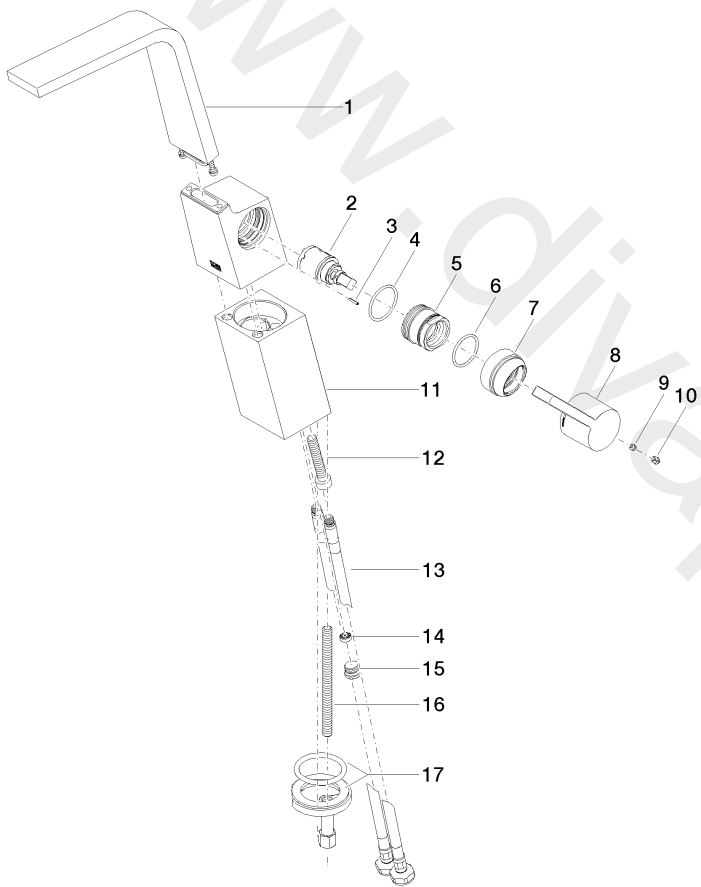

Washbasin - CL.1

Single-lever basin mixer with raised base without pop-up waste

Article number: 33 534 705-99

Washbasin - CL.1

Single-lever basin mixer with raised base without pop-up waste

Article number: 33 534 705-99

Spare parts list

Position	Quantity used	Item Number	Spare part	Delivery time
1	1	90 11 70 009 00-99	spout	-
2	1	90 15 05 042 00 90	cartridge	2
3	1	09 31 11 152 90	pin	2
4	1	09 14 10 137 90	seal	2
5	1	09 24 04 294 90	sleeve	2
6	1	09 14 10 063 90	seal	2
7	1	09 28 30 029-99	cover	30
8	1	09 20 67 010-99	handle	30
9	1	09 31 11 030 90	pin	2
10	1	09 31 20 017 90	plug	2
11	1	09 30 01 132-99	connection	30
12	1	09 30 30 111 90	screw	2
13	2	04 30 04 101 00 90	hose	2
14	1	09 23 01 034 90	flow reducer	2
15	1	04 31 20 039 10 90	plug	60
16	1	09 31 11 012 90	pin	2
17	1	04 30 11 038 75 90	fixing set	2