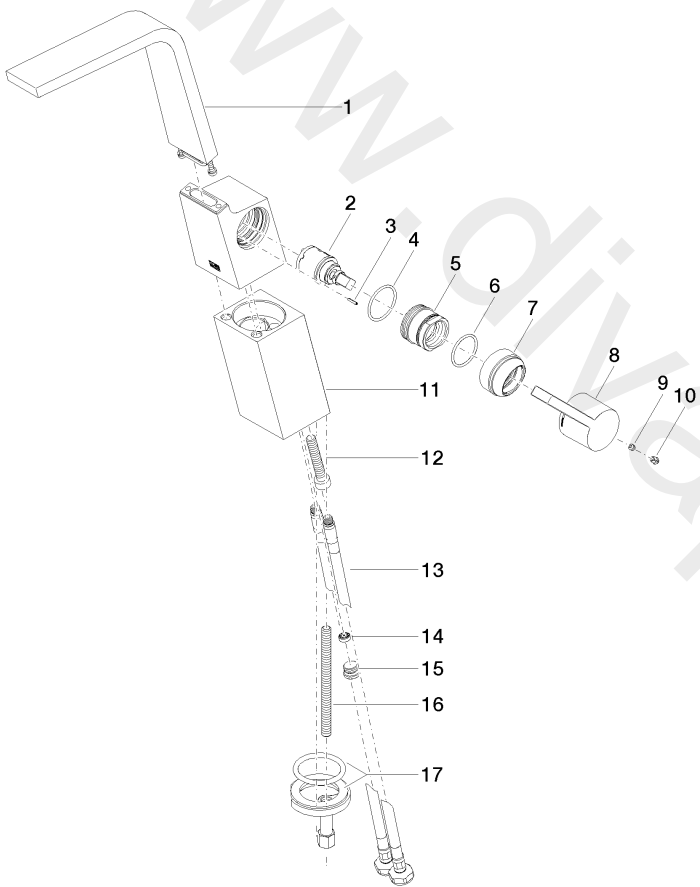

Washbasin - CL.1

Single-lever basin mixer with raised base without pop-up waste

Article number: 33 534 705-06

## Washbasin - CL.1

Single-lever basin mixer with raised base without pop-up waste

Article number: 33 534 705-06

### Spare parts list

Position	Quantity used	Item Number	Spare part	Delivery time
1	1	90 11 70 009 00-06	spout	10
2	1	90 15 05 042 00 90	cartridge	2
3	1	09 31 11 152 90	pin	2
4	1	09 14 10 137 90	seal	2
5	1	09 24 04 294 90	sleeve	2
6	1	09 14 10 063 90	seal	2
7	1	09 28 30 029-06	cover	10
8	1	09 20 67 010-06	handle	10
9	1	09 31 11 030 90	pin	2
10	1	09 31 20 017 90	plug	2
11	1	09 30 01 132-06	connection	10
12	1	09 30 30 111 90	screw	2
13	2	04 30 04 101 00 90	hose	2
14	1	09 23 01 034 90	flow reducer	2
15	1	04 31 20 039 10 90	plug	60
16	1	09 31 11 012 90	pin	2
17	1	04 30 11 038 75 90	fixing set	2