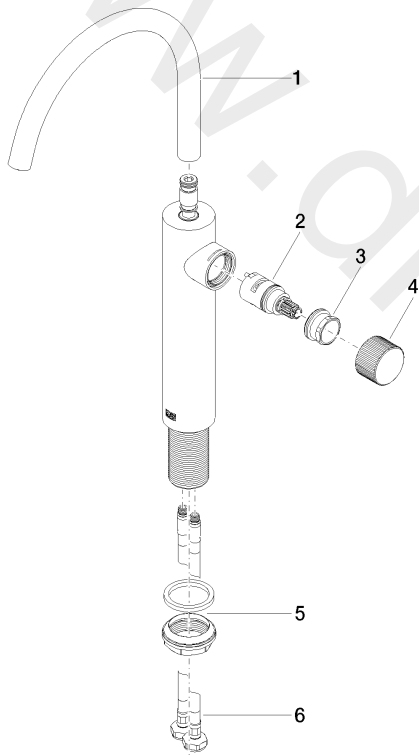

Washbasin - META

META PURE Single-lever basin mixer with raised base without pop-up waste

Article number: 33 534 665-33

Washbasin - META

META PURE Single-lever basin mixer with raised base without pop-up waste

Article number: 33 534 665-33

## Spare parts list

Position	Quantity used	Item Number	Spare part	Delivery time
1	1	90 28 22 313 00-33	spout	-
2	1	90 90 03 169 00 90	top	2
3	1	09 24 04 528 90	nut	60
4	1	09 20 66 011-33	handle	30
5	1	04 23 10 044 07 90	fixing set	2
6	2	04 30 04 101 00 90	hose	2