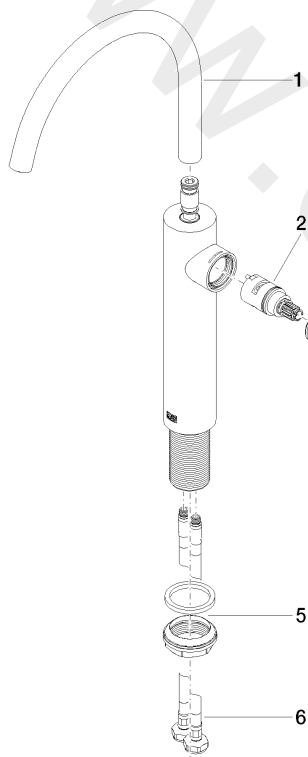

Washbasin - META

META PURE Single-lever basin mixer with raised base without pop-up waste

Article number: 33 534 665-06

Washbasin - META

META PURE Single-lever basin mixer with raised base without pop-up waste

Article number: 33 534 665-06

Spare parts list

Position	Quantity used	Item Number	Spare part	Delivery time
1	1	90 28 22 313 00-06	spout	10
2	1	90 90 03 169 00 90	top	2
3	1	09 24 04 528 90	nut	60
4	1	09 20 66 011-06	handle	10
5	1	04 23 10 044 07 90	fixing set	2
6	2	04 30 04 101 00 90	hose	2