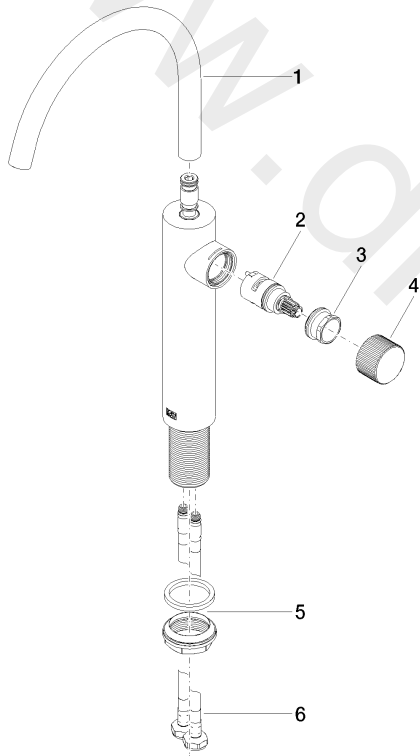

Sink - META

META PURE Single-lever lavatory mixer with extended shank without drain - Chrome

Article number: 33 534 665-00 0010

## Sink - META

META PURE Single-lever lavatory mixer with extended shank without drain - Chrome

Article number: 33 534 665-00 0010

### Spare parts list

Position	Number of units	Item Number	Spare part	Lead time
1	1	90 28 22 313 01-00	spout	10
2	1	90 90 03 169 00 90	top	2
3	1	09 24 04 528 90	nut	60
4	1	09 20 66 011-00	handle	10
5	1	04 23 10 044 07 90	fixing set	2
6	2	04 30 04 103 00 90	hose	2