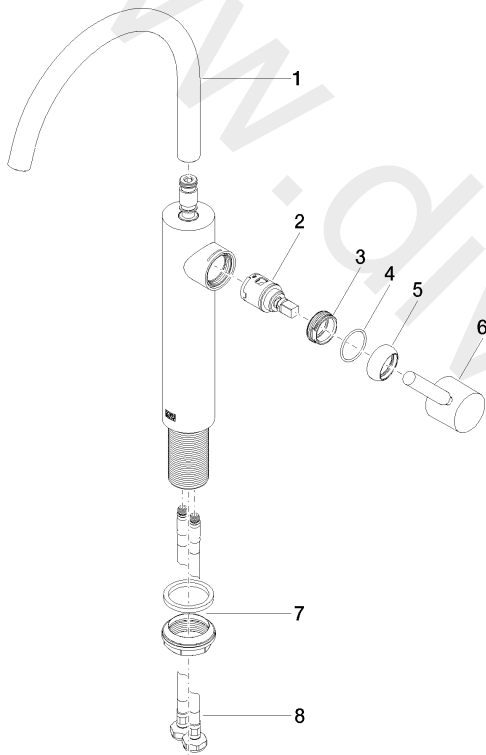

Washbasin - META

Single-lever basin mixer with raised base without pop-up waste

Article number: 33 534 661-33

## Washbasin - META

Single-lever basin mixer with raised base without pop-up waste

Article number: 33 534 661-33

### Spare parts list

Position	Quantity used	Item Number	Spare part	Delivery time
1	1	90 28 22 313 00-33	spout	-
2	1	90 15 05 042 00 90	cartridge	2
3	1	09 24 04 266 90	nut	2
4	1	09 14 10 091 90	seal	2
5	1	09 28 30 021-33	cover	30
6	1	90 20 66 003 00-33	handle	30
7	1	04 23 10 044 07 90	fixing set	2
8	2	04 30 04 101 00 90	hose	2