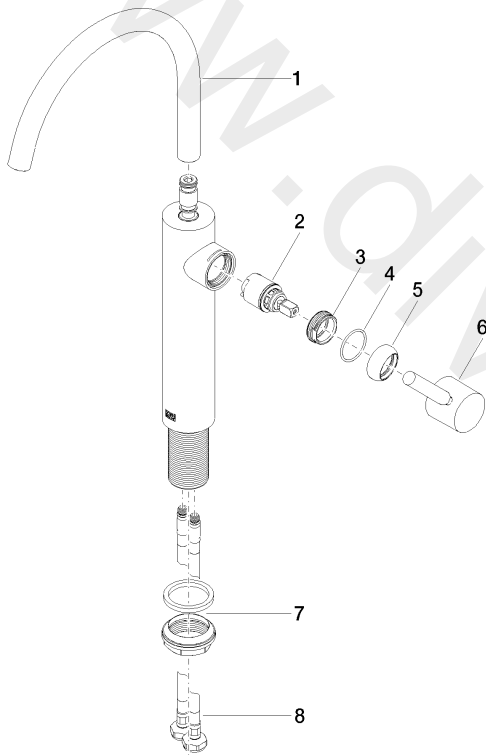

Washbasin - META

Single-lever basin mixer with raised base without pop-up waste

Article number: 33 534 661-33

## Washbasin - META

Single-lever basin mixer with raised base without pop-up waste

Article number: 33 534 661-33

### Spare parts list

Position	Quantity used	Item Number	Spare part	Delivery time
1	1	90 28 22 313 00-33	spout	-
2	1	90 15 05 044 00 90	cartridge	2
3	1	09 24 04 266 90	nut	2
4	1	09 14 10 091 90	seal	2
5	1	09 28 30 021-33	cover	30
6	1	90 20 66 003 00-33	handle	30
7	1	04 23 10 044 07 90	fixing set	2
8	2	04 30 04 101 00 90	hose	2