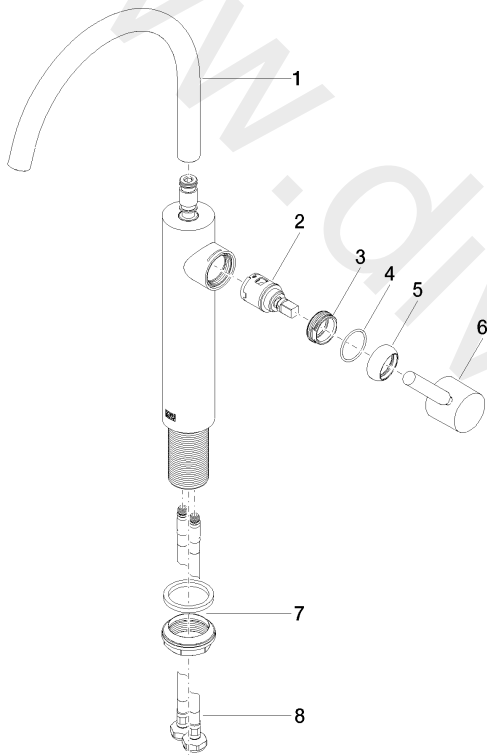

Washbasin - META

Single-lever basin mixer with raised base without pop-up waste

Article number: 33 534 661-06

Washbasin - META

Single-lever basin mixer with raised base without pop-up waste

Article number: 33 534 661-06

Spare parts list

Position	Quantity used	Item Number	Spare part	Delivery time
1	1	90 28 22 313 00-06	spout	10
2	1	90 15 05 042 00 90	cartridge	2
3	1	09 24 04 266 90	nut	2
4	1	09 14 10 091 90	seal	2
5	1	09 28 30 021-06	cover	10
6	1	90 20 66 003 00-06	handle	10
7	1	04 23 10 044 07 90	fixing set	2
8	2	04 30 04 101 00 90	hose	2