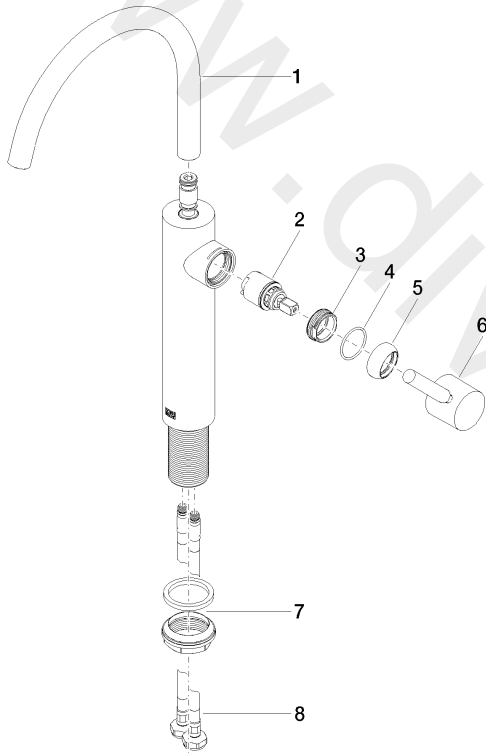

Washbasin - META

Single-lever basin mixer with raised base without pop-up waste

Article number: 33 534 661-06

## Washbasin - META

Single-lever basin mixer with raised base without pop-up waste

Article number: 33 534 661-06

### Spare parts list

Position	Quantity used	Item Number	Spare part	Delivery time
1	1	90 28 22 313 00-06	spout	10
2	1	90 15 05 044 00 90	cartridge	2
3	1	09 24 04 266 90	nut	2
4	1	09 14 10 091 90	seal	2
5	1	09 28 30 021-06	cover	10
6	1	90 20 66 003 00-06	handle	10
7	1	04 23 10 044 07 90	fixing set	2
8	2	04 30 04 101 00 90	hose	2