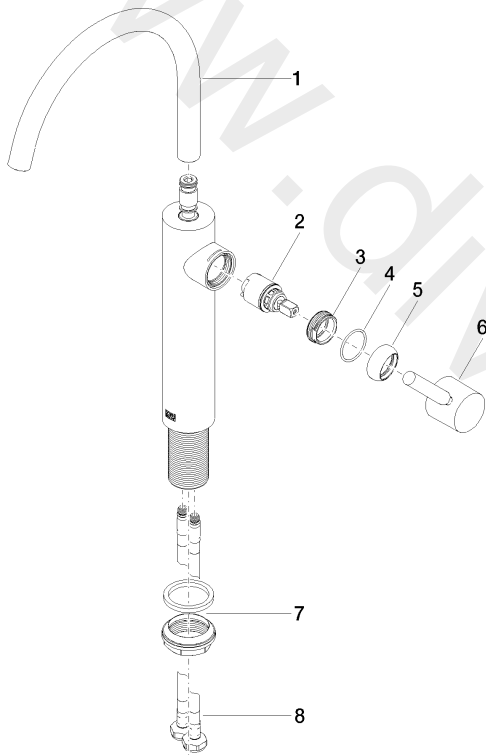

Sink - META

Single-lever lavatory mixer with extended shank without drain - Chrome

Article number: 33 534 661-00 0010

Date of manufacture from 1/23/2020

Sink - META

Single-lever lavatory mixer with extended shank without drain - Chrome

Article number: 33 534 661-00 0010

Date of manufacture from 1/23/2020

Spare parts list

Position	Number of units	Item Number	Spare part	Lead time
1	1	90 28 22 313 01-00	spout	10
2	1	90 15 05 044 00 90	cartridge	2
3	1	09 24 04 266 90	nut	2
4	1	09 14 10 091 90	seal	2
5	1	09 28 30 021-00	cover	10
6	1	90 20 66 003 00-00	handle	10
7	1	04 23 10 044 07 90	fixing set	2
8	2	04 30 04 103 00 90	hose	2