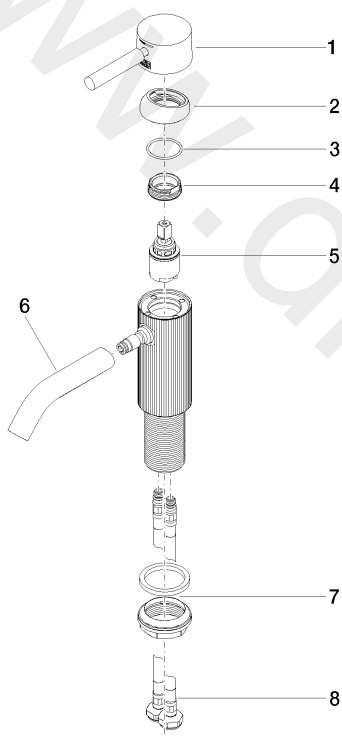

Washbasin - META

Single-lever basin mixer without pop-up waste

Article number: 33 530 660-06

## Washbasin - META

Single-lever basin mixer without pop-up waste

Article number: 33 530 660-06

### Spare parts list

Position	Quantity used	Item Number	Spare part	Delivery time
1	1	90 20 66 031 00-06	handle	10
2	1	09 28 30 041-06	cover	10
3	1	09 14 10 091 90	seal	2
4	1	09 24 04 266 90	nut	2
5	1	90 15 05 044 00 90	cartridge	2
6	1	90 11 06 206 00-06	spout	10
7	1	04 23 10 044 07 90	fixing set	2
8	2	04 30 04 100 00 90	hose	2