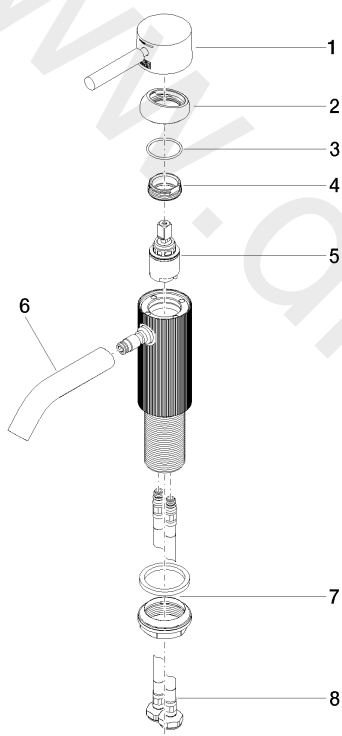

Washbasin - META

Single-lever basin mixer without pop-up waste

Article number: 33 529 660-33

## Washbasin - META

Single-lever basin mixer without pop-up waste

Article number: 33 529 660-33

### Spare parts list

Position	Quantity used	Item Number	Spare part	Delivery time
1	1	90 20 66 031 00-33	handle	30
2	1	09 28 30 041-33	cover	30
3	1	09 14 10 091 90	seal	2
4	1	09 24 04 266 90	nut	2
5	1	90 15 05 044 00 90	cartridge	2
6	1	90 11 06 206 00-33	spout	30
7	1	04 23 10 044 07 90	fixing set	2
8	2	04 30 04 100 00 90	hose	2