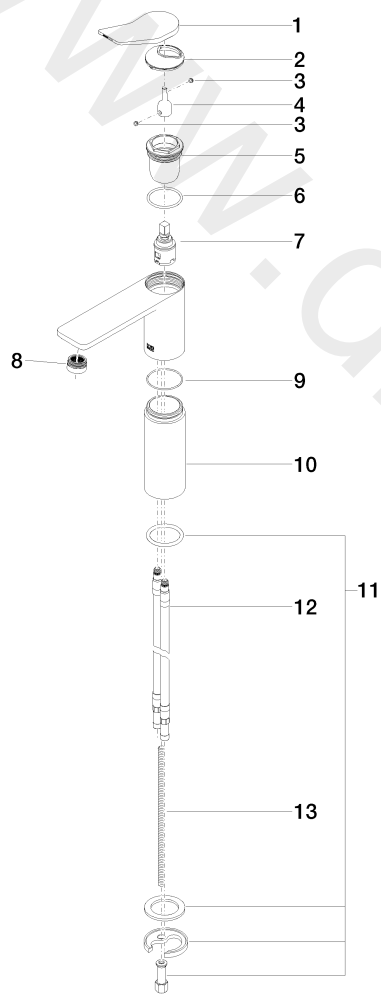

Washbasin - LISSÉ

Single-lever basin mixer with raised base without pop-up waste

Article number: 33 526 845-33

Washbasin - LISSÉ

Single-lever basin mixer with raised base without pop-up waste

Article number: 33 526 845-33

Spare parts list

Position	Quantity used	Item Number	Spare part	Delivery time
1	1	90 20 84 020 00-33	handle	30
2	1	09 28 30 034 90	cover	2
3	2	09 31 11 063 90	pin	2
4	1	09 29 06 117-07	extension	30
5	1	09 23 10 123 90	nut	2
6	1	09 14 10 038 90	seal	2
7	1	90 15 05 042 00 90	cartridge	2
8	1	90 23 01 161 01-33	aerator	30
9	1	09 14 10 108 90	seal	2
10	1	09 28 22 308-33	sleeve	30
11	1	04 30 11 038 75 90	fixing set	2
12	2	04 30 04 101 00 90	hose	2
13	1	09 31 11 000 90	pin	2