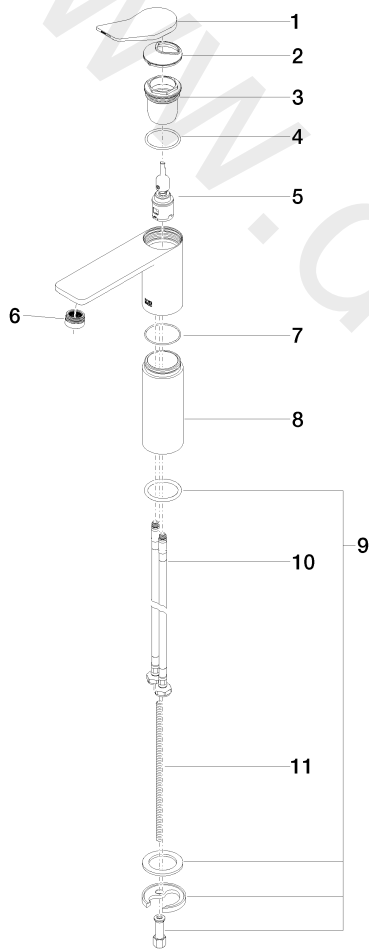

Washbasin - LISSÉ

Single-lever basin mixer with raised base without pop-up waste

Article number: 33 526 845-33

Washbasin - LISSÉ

Single-lever basin mixer with raised base without pop-up waste

Article number: 33 526 845-33

Spare parts list

Position	Quantity used	Item Number	Spare part	Delivery time
1	1	90 20 84 020 00-33	handle	30
2	1	09 28 30 034 90	cover	2
3	1	09 23 10 123 90	nut	2
4	1	09 14 10 038 90	seal	2
5	1	90 15 05 042 01 90	cartridge	2
6	1	90 23 01 161 01-33	aerator	30
7	1	09 14 10 108 90	seal	2
8	1	09 28 22 308-33	sleeve	30
9	1	04 30 11 038 75 90	fixing set	2
10	2	04 30 04 101 00 90	hose	2
11	1	09 31 11 000 90	pin	2