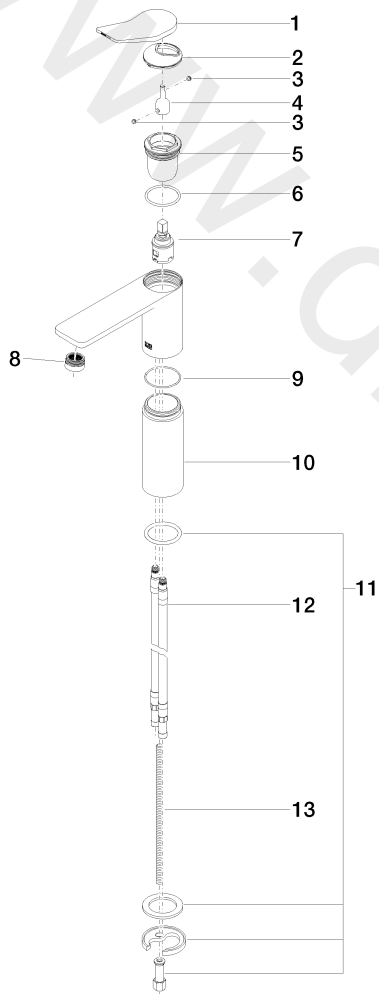

Washbasin - LISSÉ

Single-lever basin mixer with raised base without pop-up waste

Article number: 33 526 845-06

Washbasin - LISSÉ

Single-lever basin mixer with raised base without pop-up waste

Article number: 33 526 845-06

Spare parts list

Position	Quantity used	Item Number	Spare part	Delivery time
1	1	90 20 84 020 00-06	handle	10
2	1	09 28 30 034 90	cover	2
3	2	09 31 11 063 90	pin	2
4	1	09 29 06 117-07	extension	30
5	1	09 23 10 123 90	nut	2
6	1	09 14 10 038 90	seal	2
7	1	90 15 05 042 00 90	cartridge	2
8	1	90 23 01 161 01-06	aerator	10
9	1	09 14 10 108 90	seal	2
10	1	09 28 22 308-06	sleeve	10
11	1	04 30 11 038 75 90	fixing set	2
12	2	04 30 04 098 00 90	hose	60
13	1	09 31 11 000 90	pin	2