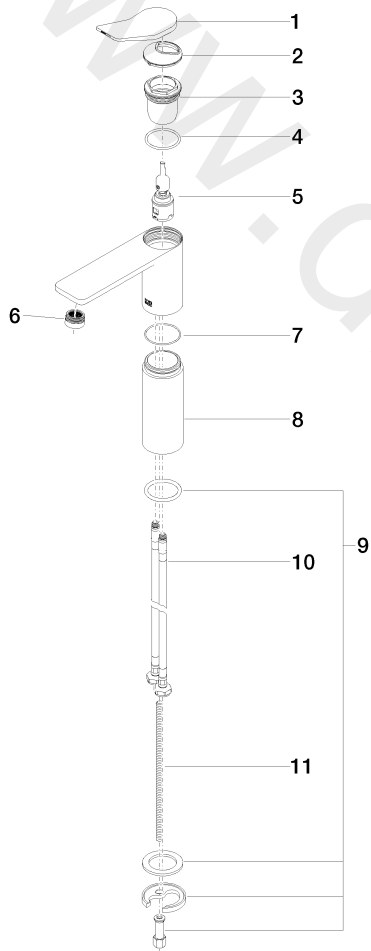

Washbasin - LISSÉ

Single-lever basin mixer with raised base without pop-up waste

Article number: 33 526 845-06

Washbasin - LISSÉ

Single-lever basin mixer with raised base without pop-up waste

Article number: 33 526 845-06

Spare parts list

Position	Quantity used	Item Number	Spare part	Delivery time
1	1	90 20 84 020 00-06	handle	10
2	1	09 28 30 034 90	cover	2
3	1	09 23 10 123 90	nut	2
4	1	09 14 10 038 90	seal	2
5	1	90 15 05 042 01 90	cartridge	2
6	1	90 23 01 161 01-06	aerator	10
7	1	09 14 10 108 90	seal	2
8	1	09 28 22 308-06	sleeve	10
9	1	04 30 11 038 75 90	fixing set	2
10	2	04 30 04 101 00 90	hose	2
11	1	09 31 11 000 90	pin	2