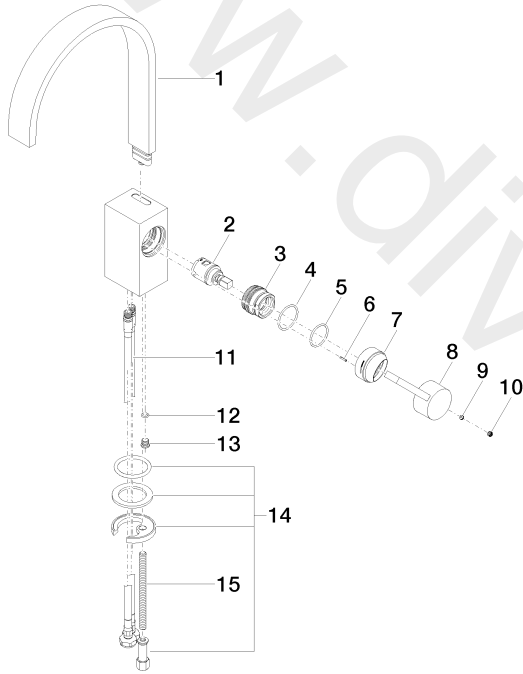

Washbasin - MEM

Single-lever basin mixer without pop-up waste

Article number: 33 526 782-99

Washbasin - MEM

Single-lever basin mixer without pop-up waste

Article number: 33 526 782-99

Spare parts list

Position	Quantity used	Item Number	Spare part	Delivery time
1	1	90 28 22 152 01-99	spout	30
2	1	90 15 05 042 00 90	cartridge	2
3	1	09 24 04 288 90	nut	2
4	1	09 14 10 137 90	seal	2
5	1	09 14 10 063 90	seal	2
6	1	09 31 11 152 90	pin	2
7	1	09 28 30 028-99	cover	30
8	1	09 20 78 057-99	handle	30
9	1	09 31 11 063 90	pin	2
10	1	09 31 20 109 90	plug	2
11	2	04 30 04 104 00 90	hose	2
12	1	09 14 10 132 90	seal	2
13	1	09 31 20 027 10-00	plug	10
14	1	04 30 11 038 75 90	fixing set	2
15	1	09 31 11 012 90	pin	2