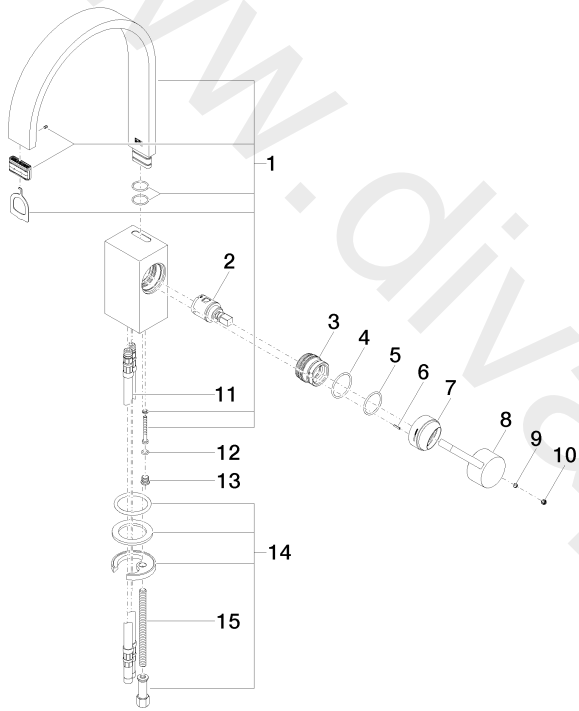

Washbasin - MEM

Single-lever basin mixer without pop-up waste

Article number: 33 526 782-08

Washbasin - MEM

Single-lever basin mixer without pop-up waste

Article number: 33 526 782-08

Spare parts list

Position	Quantity used	Item Number	Spare part	Delivery time
1	1	90 28 22 152 01-08	spout	20
2	1	90 15 05 042 00 90	cartridge	2
3	1	09 24 04 288 90	nut	2
4	1	09 14 10 137 90	seal	2
5	1	09 14 10 063 90	seal	2
6	1	09 31 11 152 90	pin	2
7	1	09 28 30 028-08	cover	20
8	1	09 20 78 057-08	handle	20
9	1	09 31 11 063 90	pin	2
10	1	09 31 20 109 90	plug	2
11	2	04 30 04 016 00 90	hose	60
12	1	09 14 10 132 90	seal	2
13	1	09 31 20 027 10-00	plug	10
14	1	04 30 11 038 75 90	fixing set	2
15	1	09 31 11 012 90	pin	2