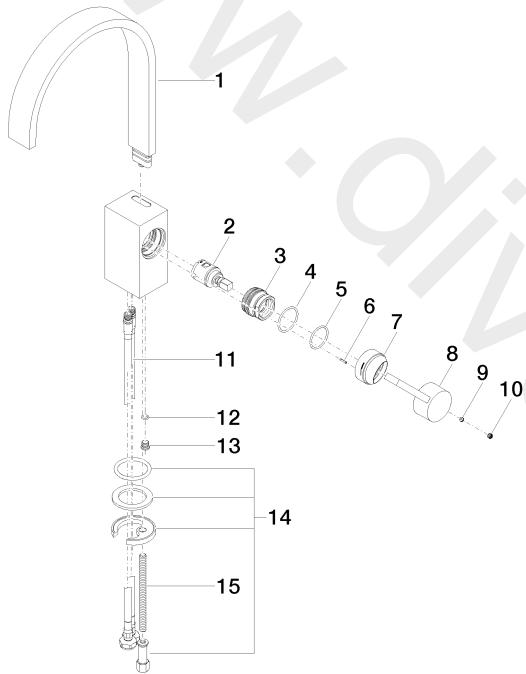

Washbasin - MEM

Single-lever basin mixer without pop-up waste

Article number: 33 526 782-08

## Washbasin - MEM

Single-lever basin mixer without pop-up waste

Article number: 33 526 782-08

### Spare parts list

Position	Quantity used	Item Number	Spare part	Delivery time
1	1	90 28 22 152 01-08	spout	20
2	1	90 15 05 042 00 90	cartridge	2
3	1	09 24 04 288 90	nut	2
4	1	09 14 10 137 90	seal	2
5	1	09 14 10 063 90	seal	2
6	1	09 31 11 152 90	pin	2
7	1	09 28 30 028-08	cover	20
8	1	09 20 78 057-08	handle	20
9	1	09 31 11 063 90	pin	2
10	1	09 31 20 109 90	plug	2
11	2	04 30 04 104 00 90	hose	2
12	1	09 14 10 132 90	seal	2
13	1	09 31 20 027 10-00	plug	10
14	1	04 30 11 038 75 90	fixing set	2
15	1	09 31 11 012 90	pin	2