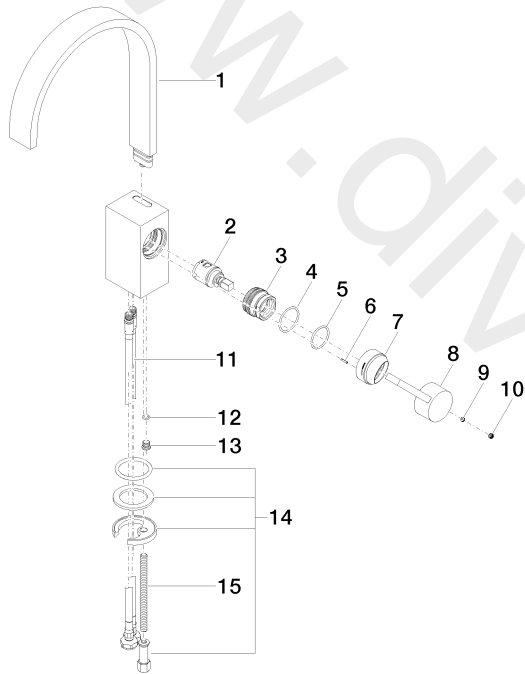

Washbasin - MEM

Single-lever basin mixer without pop-up waste

Article number: 33 526 782-06

Washbasin - MEM

Single-lever basin mixer without pop-up waste

Article number: 33 526 782-06

Spare parts list

Position	Quantity used	Item Number	Spare part	Delivery time
1	1	90 28 22 152 01-06	spout	10
2	1	90 15 05 042 00 90	cartridge	2
3	1	09 24 04 288 90	nut	2
4	1	09 14 10 137 90	seal	2
5	1	09 14 10 063 90	seal	2
6	1	09 31 11 152 90	pin	2
7	1	09 28 30 028-06	cover	10
8	1	09 20 78 057-06	handle	10
9	1	09 31 11 063 90	pin	2
10	1	09 31 20 109 90	plug	2
11	2	04 30 04 104 00 90	hose	2
12	1	09 14 10 132 90	seal	2
13	1	09 31 20 027 10-00	plug	10
14	1	04 30 11 038 75 90	fixing set	2
15	1	09 31 11 012 90	pin	2