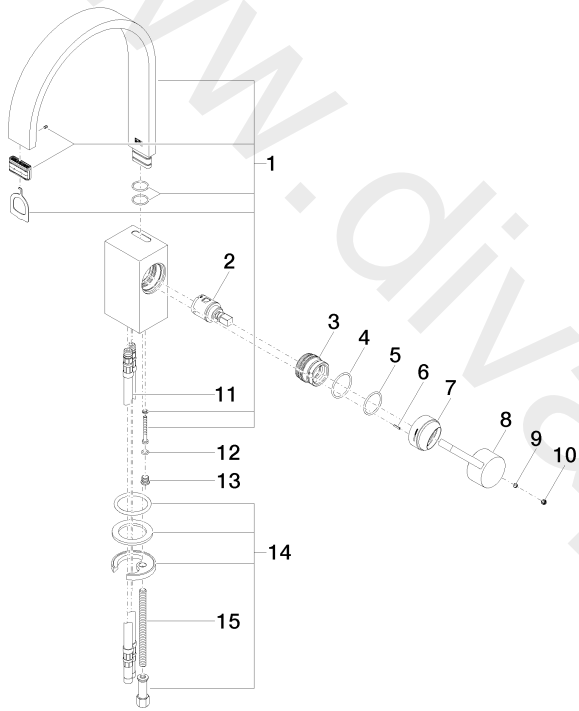

Washbasin - MEM

Single-lever basin mixer without pop-up waste

Article number: 33 526 782-06

Washbasin - MEM

Single-lever basin mixer without pop-up waste

Article number: 33 526 782-06

Spare parts list

Position	Quantity used	Item Number	Spare part	Delivery time
1	1	90 28 22 152 01-06	spout	10
2	1	90 15 05 042 00 90	cartridge	2
3	1	09 24 04 288 90	nut	2
4	1	09 14 10 137 90	seal	2
5	1	09 14 10 063 90	seal	2
6	1	09 31 11 152 90	pin	2
7	1	09 28 30 028-06	cover	10
8	1	09 20 78 057-06	handle	10
9	1	09 31 11 063 90	pin	2
10	1	09 31 20 109 90	plug	2
11	2	04 30 04 016 00 90	hose	60
12	1	09 14 10 132 90	seal	2
13	1	09 31 20 027 10-00	plug	10
14	1	04 30 11 038 75 90	fixing set	2
15	1	09 31 11 012 90	pin	2