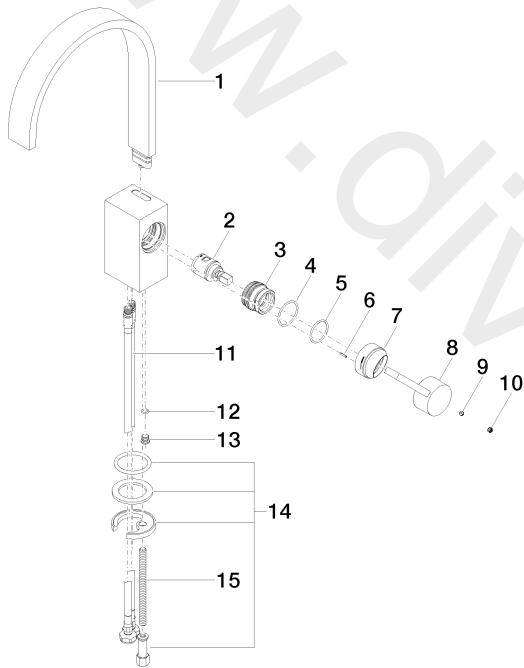

Sink - MEM

Single-lever lavatory mixer without drain - Chrome

Article number: 33 526 782-00 0010

Date of manufacture from 5/5/2021

Sink - MEM

Single-lever lavatory mixer without drain - Chrome

Article number: 33 526 782-00 0010

Date of manufacture from 5/5/2021

Spare parts list

Position	Number of units	Item Number	Spare part	Lead time
1	1	90 28 22 152 02-00	spout	10
2	1	90 15 05 042 00 90	cartridge	2
3	1	09 24 04 288 90	nut	2
4	1	09 14 10 137 90	seal	2
5	1	09 14 10 063 90	seal	2
6	1	09 31 11 152 90	pin	2
7	1	09 28 30 028-00	cover	10
8	1	09 20 78 057-00	handle	10
9	1	09 31 11 063 90	pin	2
10	1	09 31 20 109 90	plug	2
11	2	04 30 04 106 00 90	hose	2
12	1	09 14 10 132 90	seal	2
13	1	09 31 20 027 10-00	plug	10
14	1	04 30 11 038 75 90	fixing set	2
15	1	09 31 11 012 90	pin	2