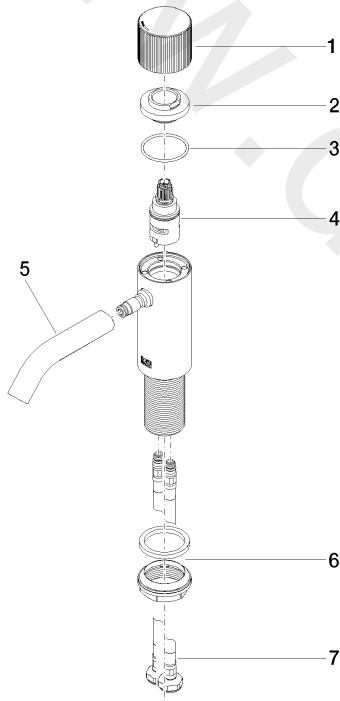

Washbasin - META

META PURE Single-lever basin mixer without pop-up waste

Article number: 33 526 664-33

Washbasin - META

META PURE Single-lever basin mixer without pop-up waste

Article number: 33 526 664-33

Spare parts list

Position	Quantity used	Item Number	Spare part	Delivery time
1	1	09 20 66 019-33	handle	-
2	1	09 24 04 340-33	nut	60
3	1	09 14 10 034 90	seal	2
4	1	90 90 03 169 00 90	top	2
5	1	90 11 06 206 00-33	spout	30
6	1	04 23 10 044 07 90	fixing set	2
7	2	04 30 04 100 00 90	hose	2