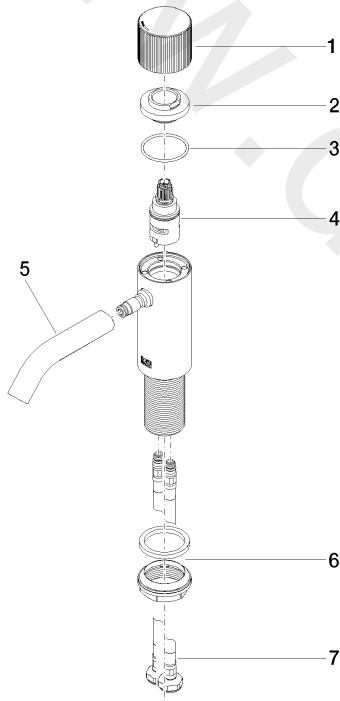

Washbasin - META

META PURE Single-lever basin mixer without pop-up waste - Brushed Platinum

Article number: 33 526 664-06

Washbasin - META

META PURE Single-lever basin mixer without pop-up waste - Brushed Platinum

Article number: 33 526 664-06

## Spare parts list

Position	Quantity used	Item Number	Spare part	Delivery time
1	1	09 20 66 019-06	handle	10
2	1	09 24 04 340-06	nut	10
3	1	09 14 10 034 90	seal	2
4	1	90 90 03 169 00 90	top	2
5	1	90 11 06 206 00-06	spout	10
6	1	04 23 10 044 07 90	fixing set	2
7	2	04 30 04 100 00 90	hose	2