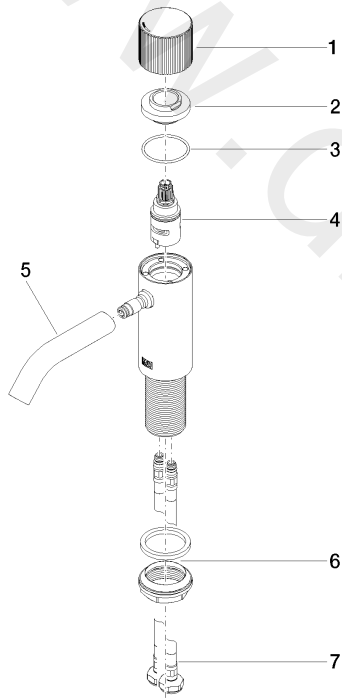

Sink - META

META PURE Single-lever lavatory mixer without drain - Chrome

Article number: 33 526 664-00 0010

## Sink - META

META PURE Single-lever lavatory mixer without drain - Chrome

Article number: 33 526 664-00 0010

### Spare parts list

Position	Number of units	Item Number	Spare part	Lead time
1	1	09 20 66 019-00	handle	10
2	1	09 24 04 340-00	nut	60
3	1	09 14 10 034 90	seal	2
4	1	90 90 03 169 00 90	top	2
5	1	90 11 06 206 01-00	spout	10
6	1	04 23 10 044 07 90	fixing set	2
7	2	04 30 04 102 00 90	Flexible supply line 3/8" -	2