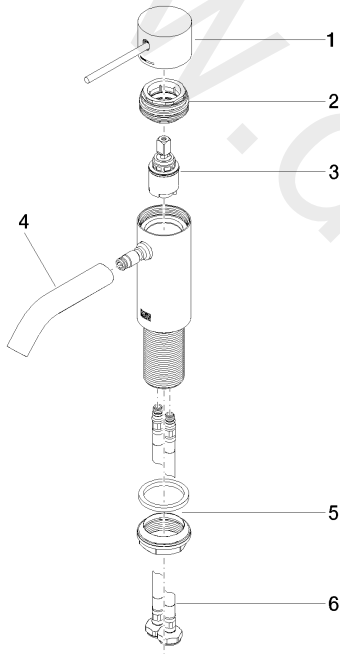

Washbasin - META

META SLIM Single-lever basin mixer without pop-up waste - Matte Black

Article number: 33 526 662-33

Date of manufacture from 1/23/2020

Washbasin - META

META SLIM Single-lever basin mixer without pop-up waste - Matte Black

Article number: 33 526 662-33

Date of manufacture from 1/23/2020

Spare parts list

Position	Quantity used	Item Number	Spare part	Delivery time
1	1	90 20 66 020 00-33	handle	30
2	1	90 24 04 536 00 90	threaded connector	60
3	1	90 15 05 044 00 90	cartridge	2
4	1	90 11 06 206 00-33	spout	30
5	1	04 23 10 044 07 90	fixing set	2
6	2	04 30 04 100 00 90	hose	2