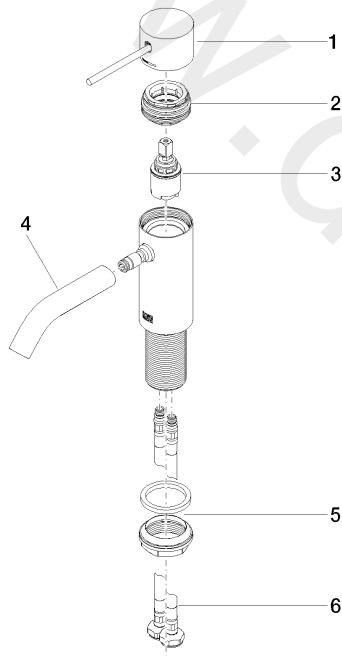

Washbasin - META

META SLIM Single-lever basin mixer without pop-up waste - Brushed Platinum

Article number: 33 526 662-06

Date of manufacture from 1/23/2020

Washbasin - META

META SLIM Single-lever basin mixer without pop-up waste - Brushed Platinum

Article number: 33 526 662-06

Date of manufacture from 1/23/2020

Spare parts list

Position	Quantity used	Item Number	Spare part	Delivery time
1	1	90 20 66 020 00-06	handle	10
2	1	90 24 04 536 00 90	threaded connector	60
3	1	90 15 05 044 00 90	cartridge	2
4	1	90 11 06 206 00-06	spout	10
5	1	04 23 10 044 07 90	fixing set	2
6	2	04 30 04 100 00 90	hose	2