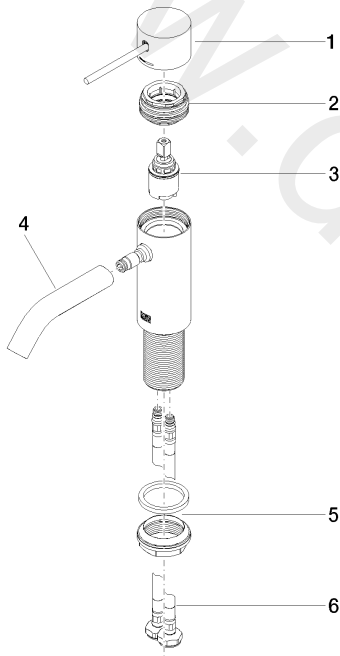

Sink - META

META SLIM Single-lever lavatory mixer without drain - Chrome

Article number: 33 526 662-00 0010

Date of manufacture from 1/23/2020

Sink - META

META SLIM Single-lever lavatory mixer without drain - Chrome

Article number: 33 526 662-00 0010

Date of manufacture from 1/23/2020

Spare parts list

Position	Number of units	Item Number	Spare part	Lead time
1	1	90 20 66 020 00-00	handle	10
2	1	90 24 04 536 00 90	threaded connector	60
3	1	90 15 05 044 00 90	cartridge	2
4	1	90 11 06 206 01-00	spout	10
5	1	04 23 10 044 07 90	fixing set	2
6	2	04 30 04 102 00 90	Flexible supply line 3/8" -	2