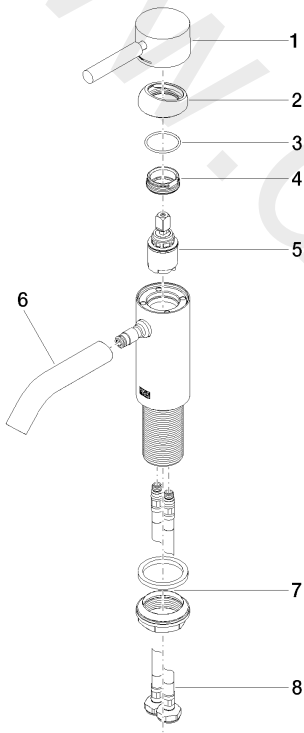

Washbasin - META

Single-lever basin mixer without pop-up waste - Matte Black

Article number: 33 526 660-33

Date of manufacture from 1/23/2020

Washbasin - META

Single-lever basin mixer without pop-up waste - Matte Black

### Spare parts list

Position	Quantity used	Item Number	Spare part	Delivery time
1	1	90 20 66 002 00-33	handle	30
2	1	09 28 30 041-33	cover	30
3	1	09 14 10 091 90	seal	2
4	1	09 24 04 266 90	nut	2
5	1	90 15 05 044 00 90	cartridge	2
6	1	90 11 06 206 00-33	spout	30
7	1	04 23 10 044 07 90	fixing set	2
8	2	04 30 04 100 00 90	hose	2