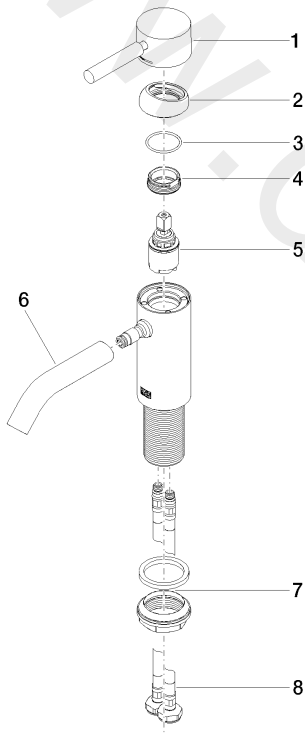

Washbasin - META

Single-lever basin mixer without pop-up waste - Brushed Platinum

Article number: 33 526 660-06

Date of manufacture from 1/23/2020

Washbasin - META

Single-lever basin mixer without pop-up waste - Brushed Platinum

Article number: 33 526 660-06

Date of manufacture from 1/23/2020

Spare parts list

Position	Quantity used	Item Number	Spare part	Delivery time
1	1	90 20 66 002 00-06	handle	10
2	1	09 28 30 041-06	cover	10
3	1	09 14 10 091 90	seal	2
4	1	09 24 04 266 90	nut	2
5	1	90 15 05 044 00 90	cartridge	2
6	1	90 11 06 206 00-06	spout	10
7	1	04 23 10 044 07 90	fixing set	2
8	2	04 30 04 100 00 90	hose	2