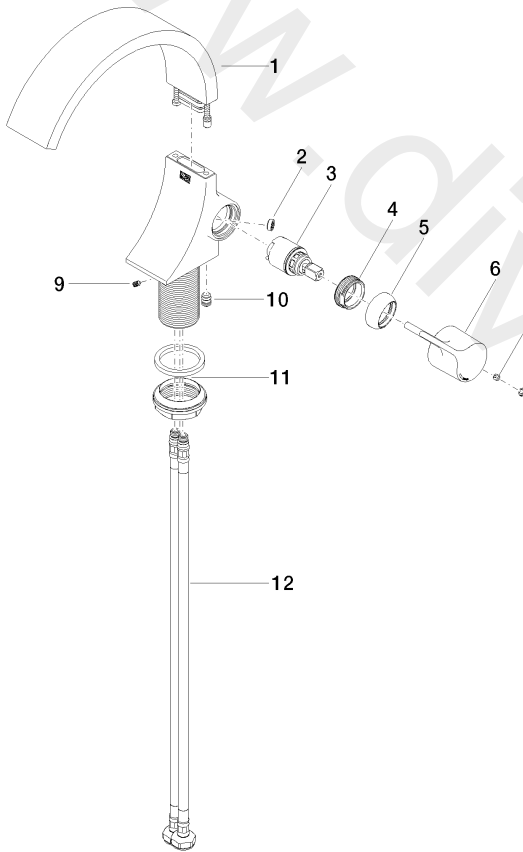

Washbasin - CYO

Single-lever basin mixer without pop-up waste - Brushed Dark Platinum

Article number: 33 525 811-99

Washbasin - CYO

Single-lever basin mixer without pop-up waste - Brushed Dark Platinum

Article number: 33 525 811-99

Spare parts list

| Position | Quantity used | Item Number | Spare part | Delivery time |
|----------|---------------|--------------------|--------------|---------------|
| 1 | 1 | 90 11 70 013 01-99 | spout | 30 |
| 2 | 1 | 09 23 01 172 90 | flow reducer | 2 |
| 3 | 1 | 90 15 05 044 00 90 | cartridge | 2 |
| 4 | 1 | 09 24 04 266 90 | nut | 2 |
| 5 | 1 | 09 28 30 021-99 | cover | 30 |
| 6 | 1 | 09 20 80 024-99 | handle | 60 |
| 7 | 1 | 09 31 11 030 90 | pin | 2 |
| 8 | 1 | 90 31 20 087 00-99 | plug | 30 |
| 9 | 1 | 04 23 10 044 07 90 | fixing set | 2 |
| 10 | 2 | 04 30 04 100 00 90 | hose | 2 |