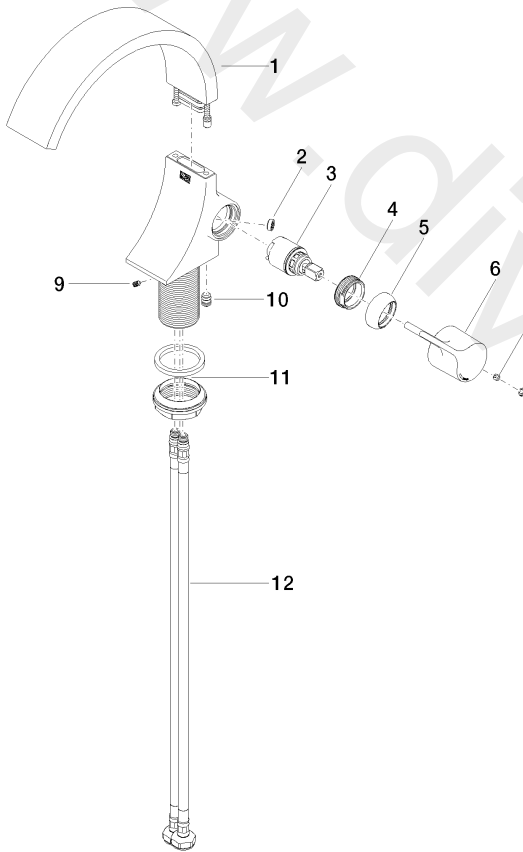

Washbasin - CYO

Single-lever basin mixer without pop-up waste - Brushed Platinum

Article number: 33 525 811-06

## Washbasin - CYO

Single-lever basin mixer without pop-up waste - Brushed Platinum

Article number: 33 525 811-06

### Spare parts list

Position	Quantity used	Item Number	Spare part	Delivery time
1	1	90 11 70 013 01-06	spout	10
2	1	09 23 01 172 90	flow reducer	2
3	1	90 15 05 044 00 90	cartridge	2
4	1	09 24 04 266 90	nut	2
5	1	09 28 30 021-06	cover	10
6	1	09 20 80 024-06	handle	60
7	1	09 31 11 030 90	pin	2
8	1	90 31 20 087 00-06	plug	10
9	1	04 23 10 044 07 90	fixing set	2
10	2	04 30 04 100 00 90	hose	2