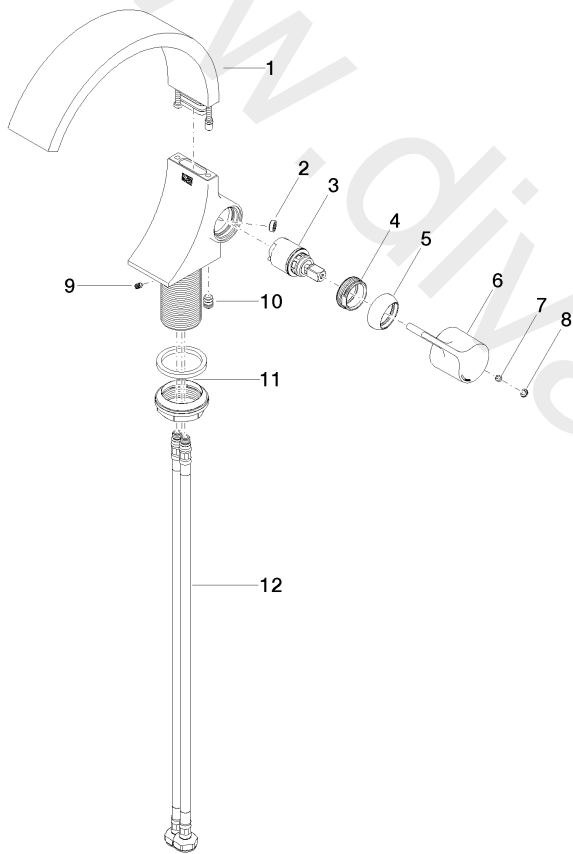

Sink - CYO
Single-lever lavatory mixer without drain - Chrome
Article number: 33 525 811-00 0010

Sink - CYO

Single-lever lavatory mixer without drain - Chrome

Article number: 33 525 811-00 0010

Spare parts list

Position	Number of units	Item Number	Spare part	Lead time
1	1	90 11 70 013 01-00	spout	10
2	1	09 23 01 172 90	flow reducer	2
3	1	90 15 05 044 00 90	cartridge	2
4	1	09 24 04 266 90	nut	2
5	1	09 28 30 021-00	cover	10
6	1	09 20 80 024-00	handle	60
7	1	09 31 11 030 90	pin	2
8	1	90 31 20 087 00-00	plug	10
9	1	04 23 10 044 07 90	fixing set	2
10	2	04 30 04 102 00 90	Flexible supply line 3/8" -	2