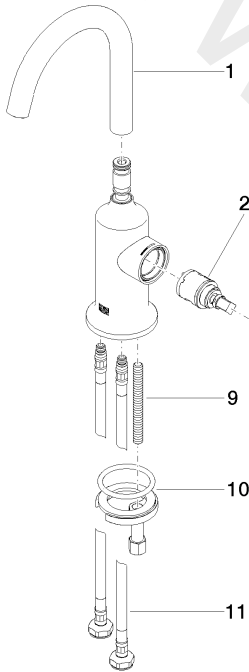

Washbasin - VAIA

Single-lever basin mixer without pop-up waste - Brushed Dark Platinum

Article number: 33 525 809-99

Date of manufacture from 3/13/2017

Washbasin - VAIA

Single-lever basin mixer without pop-up waste - Brushed Dark Platinum

Article number: 33 525 809-99

Date of manufacture from 3/13/2017

Spare parts list

Position	Quantity used	Item Number	Spare part	Delivery time
1	1	90 28 22 312 00-99	spout	30
2	1	90 15 05 042 00 90	cartridge	2
3	1	09 24 04 266 90	nut	2
4	1	09 14 10 091 90	seal	2
5	1	09 28 30 021-99	cover	30
6	1	09 20 80 020-99	handle	30
7	1	09 31 11 030 90	pin	2
8	1	90 31 20 087 00-99	plug	30
9	1	09 31 11 011 90	pin	2
10	1	04 30 11 038 00 90	fixing set	2
11	2	04 30 04 100 00 90	hose	2