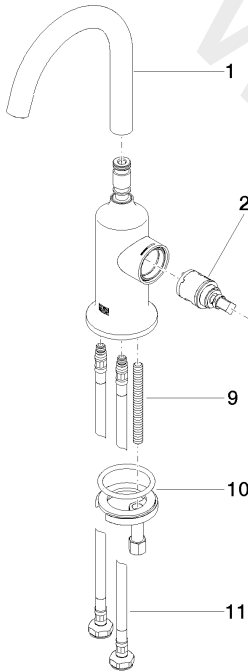

Washbasin - VAIA

Single-lever basin mixer without pop-up waste - Brushed Platinum

Article number: 33 525 809-06

Date of manufacture from 3/13/2017

Washbasin - VAIA

Single-lever basin mixer without pop-up waste - Brushed Platinum

Article number: 33 525 809-06

Date of manufacture from 3/13/2017

## Spare parts list

Position	Quantity used	Item Number	Spare part	Delivery time
1	1	90 28 22 312 00-06	spout	10
2	1	90 15 05 042 00 90	cartridge	2
3	1	09 24 04 266 90	nut	2
4	1	09 14 10 091 90	seal	2
5	1	09 28 30 021-06	cover	10
6	1	09 20 80 020-06	handle	10
7	1	09 31 11 030 90	pin	2
8	1	90 31 20 087 00-06	plug	10
9	1	09 31 11 011 90	pin	2
10	1	04 30 11 038 00 90	fixing set	2
11	2	04 30 04 100 00 90	hose	2