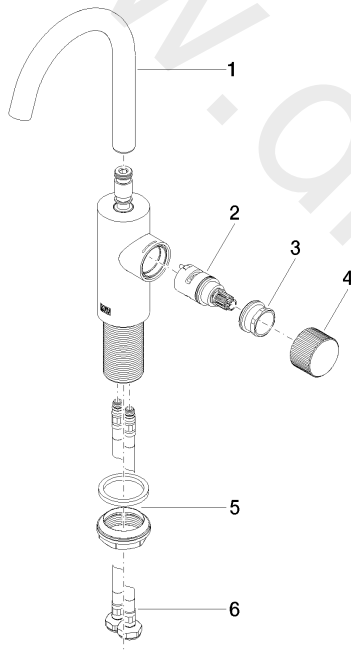

Washbasin - META

META PURE Single-lever basin mixer without pop-up waste - Matte Black

Article number: 33 525 665-33

Washbasin - META

META PURE Single-lever basin mixer without pop-up waste - Matte Black

Article number: 33 525 665-33

Spare parts list

Position	Quantity used	Item Number	Spare part	Delivery time
1	1	90 28 22 321 00-33	spout	30
2	1	90 90 03 169 00 90	top	2
3	1	09 24 04 528 90	nut	60
4	1	09 20 66 011-33	handle	30
5	1	04 23 10 044 07 90	fixing set	2
6	2	04 30 04 100 00 90	hose	2