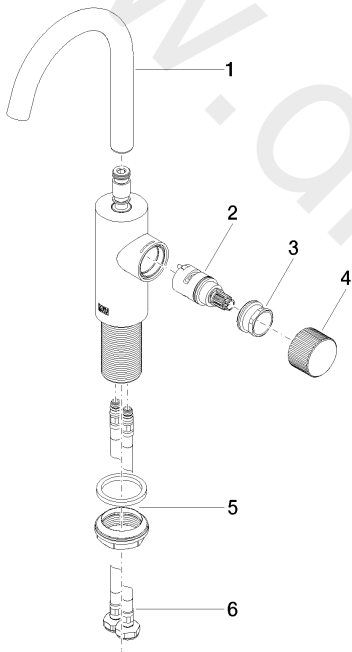

Washbasin - META

META PURE Single-lever basin mixer without pop-up waste - Brushed Platinum

Article number: 33 525 665-06

Washbasin - META

META PURE Single-lever basin mixer without pop-up waste - Brushed Platinum

Article number: 33 525 665-06

## Spare parts list

Position	Quantity used	Item Number	Spare part	Delivery time
1	1	90 28 22 321 00-06	spout	10
2	1	90 90 03 169 00 90	top	2
3	1	09 24 04 528 90	nut	60
4	1	09 20 66 011-06	handle	10
5	1	04 23 10 044 07 90	fixing set	2
6	2	04 30 04 100 00 90	hose	2