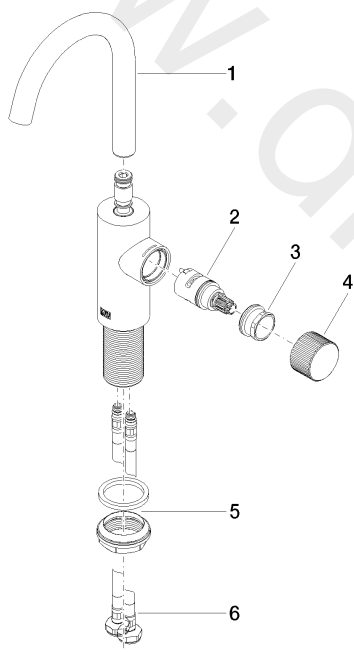

Sink - META

META PURE Single-lever lavatory mixer without drain - Chrome

Article number: 33 525 665-00 0010

Sink - META

META PURE Single-lever lavatory mixer without drain - Chrome

Article number: 33 525 665-00 0010

Spare parts list

Position	Number of units	Item Number	Spare part	Lead time
1	1	90 28 22 321 01-00	spout	10
2	1	90 90 03 169 00 90	top	2
3	1	09 24 04 528 90	nut	60
4	1	09 20 66 011-00	handle	10
5	1	04 23 10 044 07 90	fixing set	2
6	2	04 30 04 102 00 90	Flexible supply line 3/8" -	2