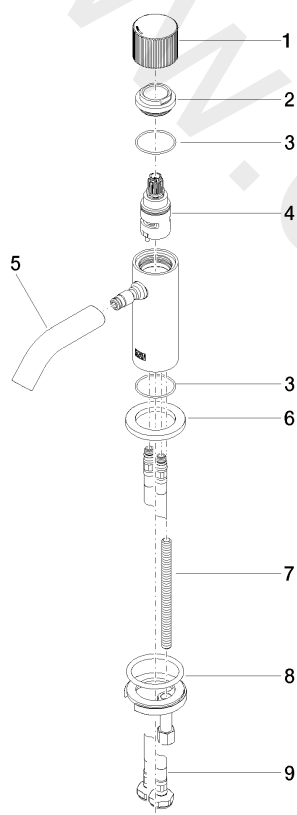

Washbasin - META

META PURE Single-lever basin mixer without pop-up waste - Matte Black

Article number: 33 525 664-33

Washbasin - META

META PURE Single-lever basin mixer without pop-up waste - Matte Black

Article number: 33 525 664-33

Spare parts list

Position	Quantity used	Item Number	Spare part	Delivery time
1	1	09 20 66 018-33	handle	60
2	1	09 24 04 532-33	nut	30
3	1	09 14 10 202 90	seal	2
4	1	90 90 03 169 00 90	top	2
5	1	90 11 06 212 00-33	spout	30
6	1	09 27 66 006-33	rosette	30
7	1	09 31 11 012 90	pin	2
8	1	04 30 11 038 00 90	fixing set	2
9	2	04 30 04 100 00 90	hose	2