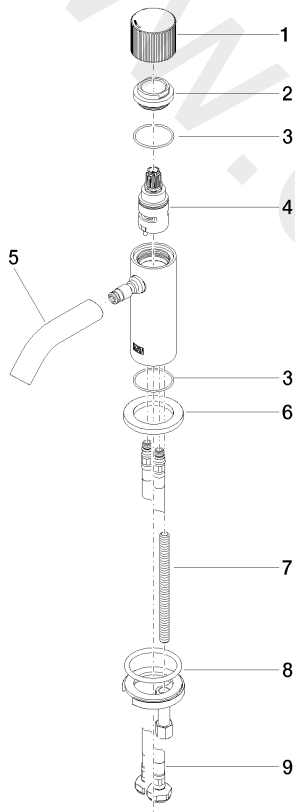

Washbasin - META

META PURE Single-lever basin mixer without pop-up waste - Brushed Platinum

Article number: 33 525 664-06

Washbasin - META

META PURE Single-lever basin mixer without pop-up waste - Brushed Platinum

Article number: 33 525 664-06

Spare parts list

Position	Quantity used	Item Number	Spare part	Delivery time
1	1	09 20 66 018-06	handle	10
2	1	09 24 04 532-06	nut	10
3	1	09 14 10 202 90	seal	2
4	1	90 90 03 169 00 90	top	2
5	1	90 11 06 212 00-06	spout	10
6	1	09 27 66 006-06	rosette	10
7	1	09 31 11 012 90	pin	2
8	1	04 30 11 038 00 90	fixing set	2
9	2	04 30 04 100 00 90	hose	2