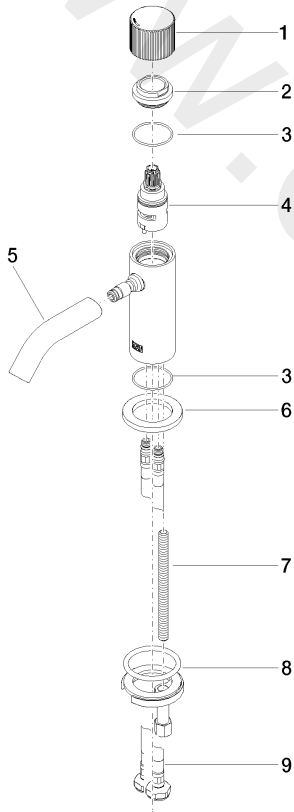

Sink - META

META PURE Single-lever lavatory mixer without drain - Chrome

Article number: 33 525 664-00 0010

Sink - META

META PURE Single-lever lavatory mixer without drain - Chrome

Article number: 33 525 664-00 0010

Spare parts list

Position	Number of units	Item Number	Spare part	Lead time
1	1	09 20 66 018-00	handle	10
2	1	09 24 04 532-00	nut	10
3	2	09 14 10 202 90	seal	2
4	1	90 90 03 169 00 90	top	2
5	1	90 11 06 212 01-00	spout	10
6	1	09 27 66 006-00	rosette	10
7	1	09 31 11 012 90	pin	2
8	1	04 30 11 038 00 90	fixing set	2
9	2	04 30 04 102 00 90	Flexible supply line 3/8" -	2