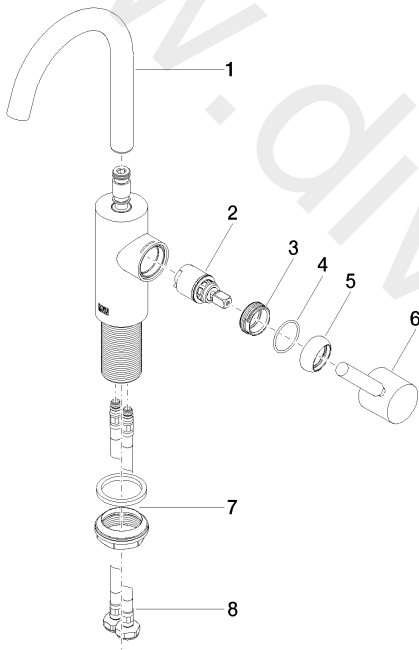

Washbasin - META

Single-lever basin mixer without pop-up waste - Matte Black

Article number: 33 525 661-33

Date of manufacture from 1/23/2020

Washbasin - META

Single-lever basin mixer without pop-up waste - Matte Black

## Spare parts list

Position	Quantity used	Item Number	Spare part	Delivery time
1	1	90 28 22 321 00-33	spout	30
2	1	90 15 05 044 00 90	cartridge	2
3	1	09 24 04 266 90	nut	2
4	1	09 14 10 091 90	seal	2
5	1	09 28 30 021-33	cover	30
6	1	90 20 66 003 00-33	handle	30
7	1	04 23 10 044 07 90	fixing set	2
8	2	04 30 04 100 00 90	hose	2