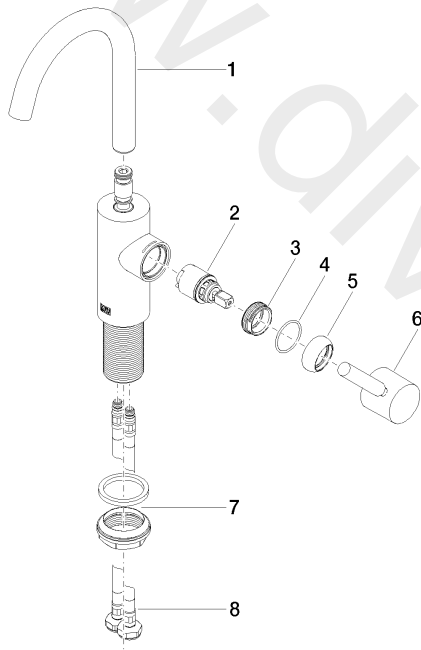

Washbasin - META

Single-lever basin mixer without pop-up waste - Brushed Platinum

Article number: 33 525 661-06

Date of manufacture from 1/23/2020

Washbasin - META

Single-lever basin mixer without pop-up waste - Brushed Platinum

### Spare parts list

Position	Quantity used	Item Number	Spare part	Delivery time
1	1	90 28 22 321 00-06	spout	10
2	1	90 15 05 044 00 90	cartridge	2
3	1	09 24 04 266 90	nut	2
4	1	09 14 10 091 90	seal	2
5	1	09 28 30 021-06	cover	10
6	1	90 20 66 003 00-06	handle	10
7	1	04 23 10 044 07 90	fixing set	2
8	2	04 30 04 100 00 90	hose	2